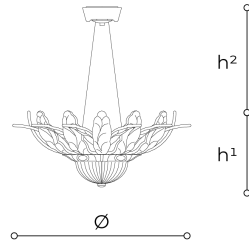

50/70-3C

50

ROBERTA VITADELLO

Celebrities

Suspension and ceiling lamps with transparent or etched glass leaves and metal decoration with nickel or matte gold finish.

WORLDWIDE

Dimensions	Light Source	Kg	Dimming	Dimming on request
Ø 70 - h ¹ 33 - h ² 10-100	11x6w - E14 led	22	TRIAC	CASAMBI

NORTH AMERICA

Dimensions	Light Source	Lb	Dimming	Dimming on request
Ø 28 - h ¹ 13 - h ² 4-39	11x6w - E12 led	49	TRIAC	

CODE	Structure METAL	Body GLASS
00050113 002	OP Matte gold	TRANSPARENT
00050113 004	NK Shiny nickel	ETCHED
00050113 003	OP Matte gold	GOLD

Note

Technical drawing, dimensions and light sources refer to the main photo variant.

Dimming on request could lead to an increase in the size of the canopy.

For available color variants, consult the technical data sheet.