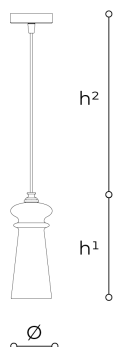

2296/S1

Licio

ROBERTA VITADELLO

STEFANO TRAVERSO

Italamp

Collection of suspension and wall lamps with clear glass and metal structure with brushed copper, matt black, light gold or nickel finishes.

WORLDWIDE

Dimensions	Light Source	Kg	Dimming	Dimming on request
Ø 13 - h ¹ 32 - h ² 10-100	1x6w - E14 led	1.5	TRIAC	CASAMBI

NORTH AMERICA

Dimensions	Light Source	Lb	Dimming	Dimming on request
Ø 5 - h ¹ 13 - h ² 4-39	1x6w - E12 led	3	TRIAC	

CODE	Structure METAL	Body GLASS
02296S10 002	<ul style="list-style-type: none"> COP Brushed copper MB Matte black 	<input type="radio"/> TRANSPARENT
02296S10 003	<ul style="list-style-type: none"> NK Shiny nickel MB Matte black 	<input type="radio"/> TRANSPARENT
02296S10 001	<ul style="list-style-type: none"> OC Light gold MB Matte black 	<input type="radio"/> TRANSPARENT

Note

Technical drawing, dimensions and light sources refer to the main photo variant.

Dimming on request could lead to an increase in the size of the canopy.

For available color variants, consult the technical data sheet.